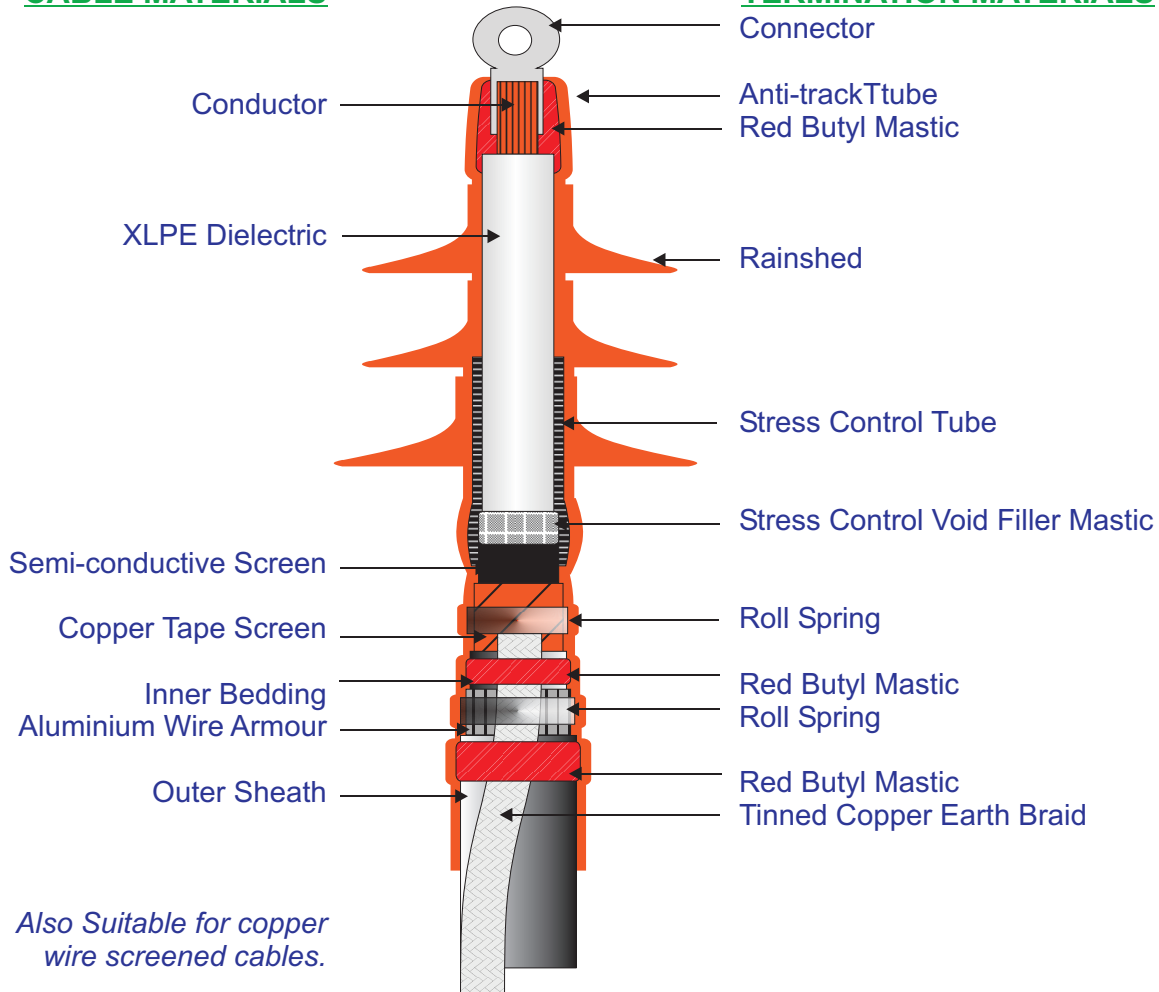

JOINTMASTER

CABLE MATERIALS

TERMINATION MATERIALS

Ordering Information:

JOT11/1X2T3

Tail Lengths:							
Voltage	T3	T4	T5	T6	T7	T8	
6,6kV	300*	400	650	800	1000	1200	
11kV	350*	400*	650	800	1000	1200	
22kV		450*	650	800	1000	1200	
33kV			650*	800	1000	1200	

* Indicates Standard Tail length

Setting the Standards in Cable Jointing