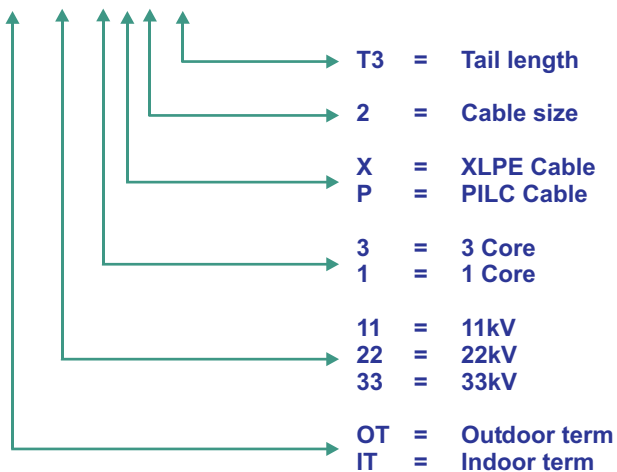

JOINTMASTER

CABLE MATERIALS

TERMINATION MATERIALS

Ordering Information:

JOT11/1X2T3

Tail Lengths:							
Voltage	T3	T4	T5	T6	T7	T8	
6,6kV	300*	400	650	800	1000	1200	
11kV	350*	400*	650	800	1000	1200	
22kV		450*	650	800	1000	1200	
33kV			650*	800	1000	1200	

* Indicates Standard Tail length

Setting the Standards in Cable Jointing