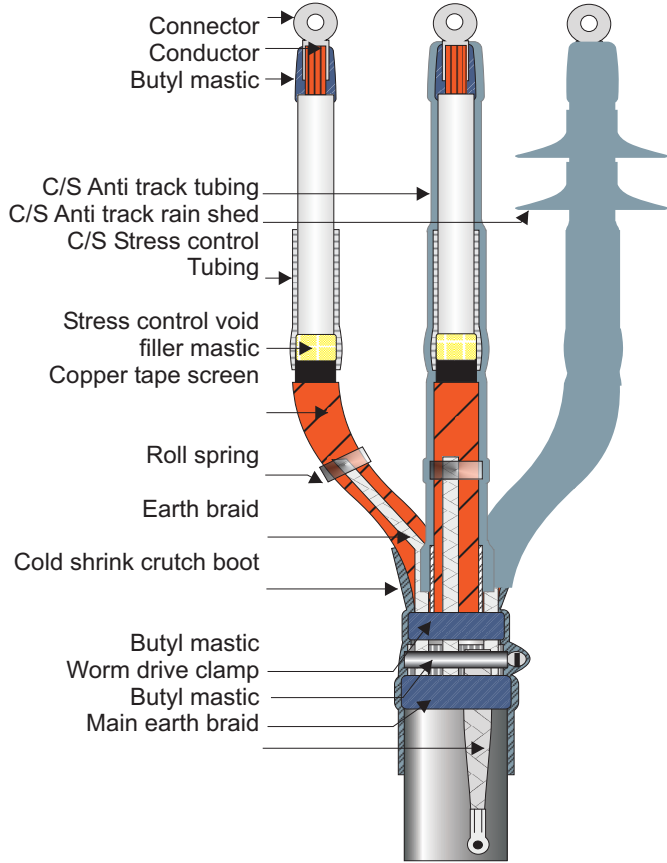

Ordering Information:

CTO11/3X2T4

Tail Lengths:

Voltage	T4	T6	T8
6,6kV	400	800	1200
11kV	400	800	1200
22kV	400	800	1200

Setting the Standards in Cable Jointing