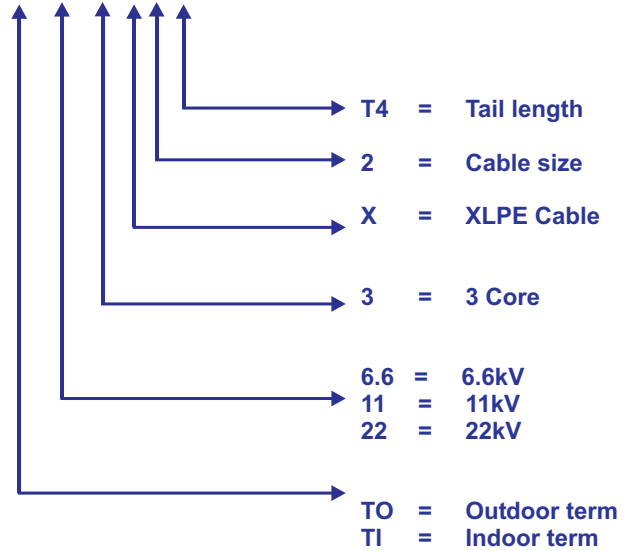

Ordering Information:

CTO11/3X2T4

Tail Lengths:

Voltage	T4	T6	T8
6,6kV	400	800	1200
11kV	400	800	1200
22kV	400	800	1200

Setting the Standards in Cable Jointing